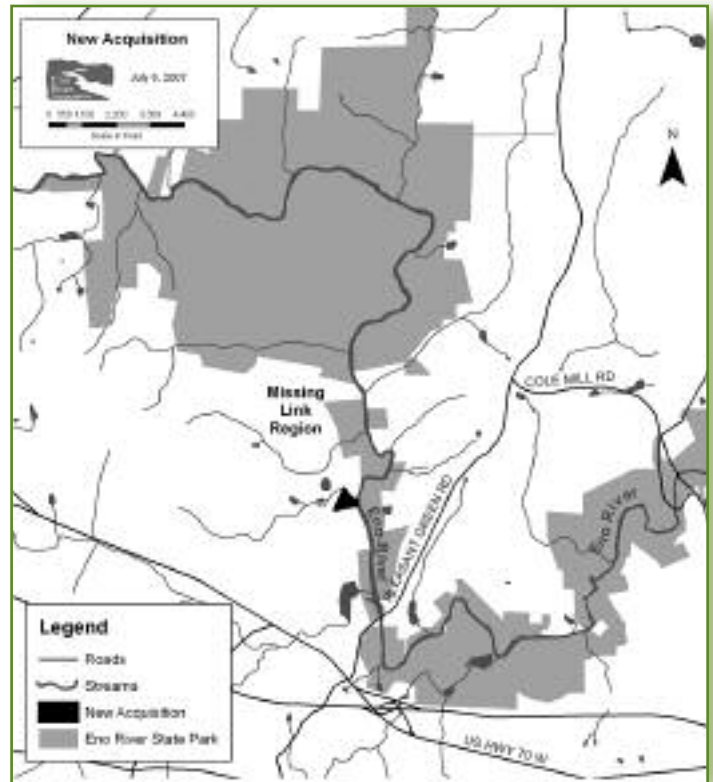

Land Protection

Klugh Jordan, Director of Land Protection

In the midst of all of the excitement of the Festival for the Eno, our land protection staff continued hard at work, acquiring a small riverfront tract in Orange County for eventual inclusion within the Eno River State Park. On July 6, we closed on 6.5 acres with more than 700 feet of stream frontage along the Eno and an unnamed tributary. We are continuing to work with several other landowners in the “missing links” section of the Park and will be transferring a larger area to the State later this year.

If you want to learn more about protecting your property in the Eno River Basin through a sale, donation, or conservation easement, please contact Klugh Jordan, Director of Land Protection, at (919) 620-9099 ext.201 or klugh@enoriver.org.