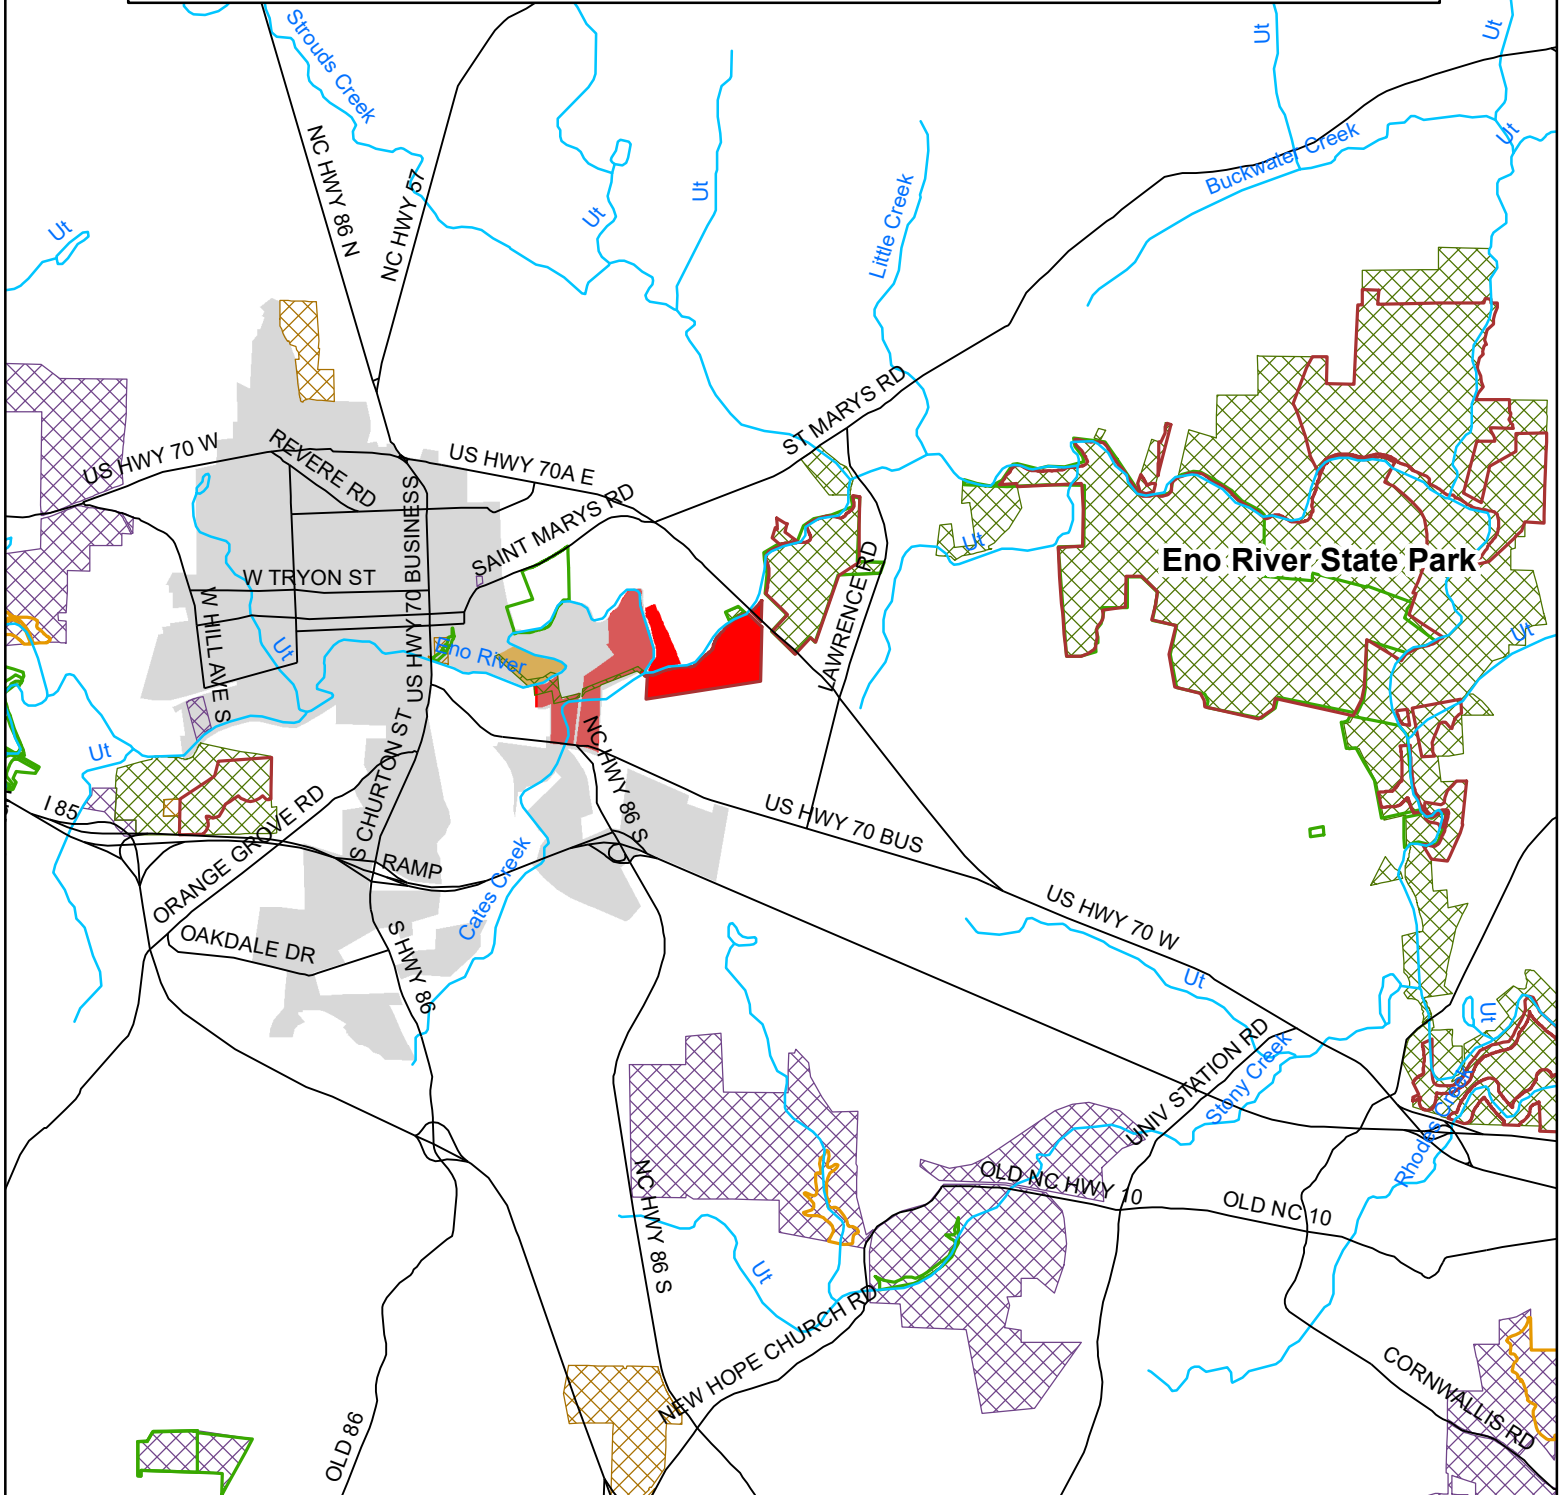

Classical American Homes Preservation Trust Land Location Map

- 206-acre Parcel
- 20-acre Eno River Bend Parcel
- Town of Hillsborough
- Roads
- Streams
- Dedicated Nature Preserve
- Registered Heritage Area
- Conservation Easement
- State Ownership
- Local Government Ownership
- Private